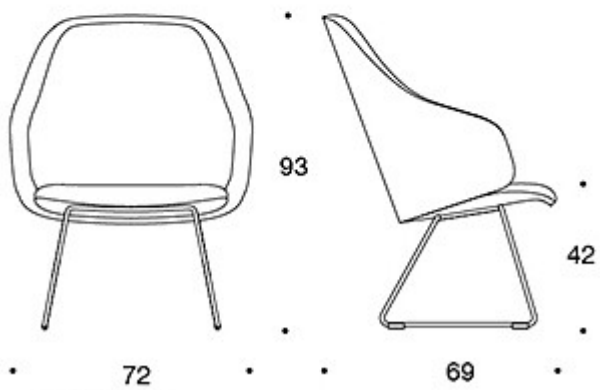

■ Möbelfakta

MATERIAL DESCRIPTION:

Upholstery: fully upholstered

Base: white, black or Inspiring Colours

Felt glides

PRODUCT CODE NUMBER:

378DLD = low backrest, upholstered armrests, sled base, fully upholstered

378DLDK = high backrest, upholstered armrests, sled base, fully upholstered

378DLS = low backrest, upholstered armrests, sled base, fully upholstered (soft)

378DLSK = high backrest, upholstered armrests, sled base, fully upholstered (soft)

FABRIC CONSUMPTION:

Low backrest: 2.25 m

High backrest: 2.35 m

Low backrest (soft): 2.25 m

High backrest (soft): 2.35 m

CARBON FOOTPRINT:

Sola 378DLD: 40.69 kg CO₂e

Sola 378DLDK: 43.40 kg CO₂e

Dimensional drawing:

378DLD

378DLDK