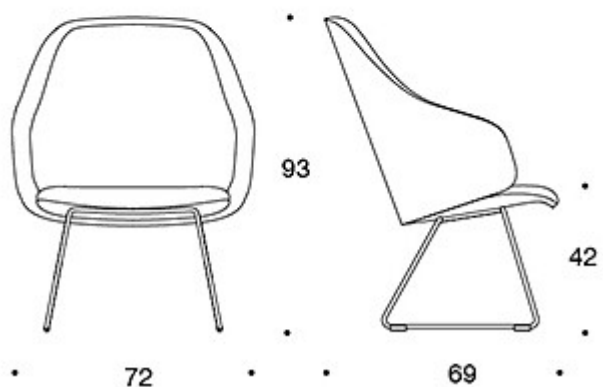

**378DLSK** = high backrest, upholstered armrests, sled base, fully upholstered (soft)

---

**FABRIC CONSUMPTION:**

**Low backrest:** 2.25 m

**High backrest:** 2.35 m

**Low backrest (soft):** 2.25 m

**High backrest (soft):** 2.35 m

---

**CARBON FOOTPRINT:**

**Sola 378DLD:** 40.69 kg CO<sub>2</sub>e

**Sola 378DLDK:** 43.40 kg CO<sub>2</sub>e

Dimensional drawing:

378DLD

378DLDK