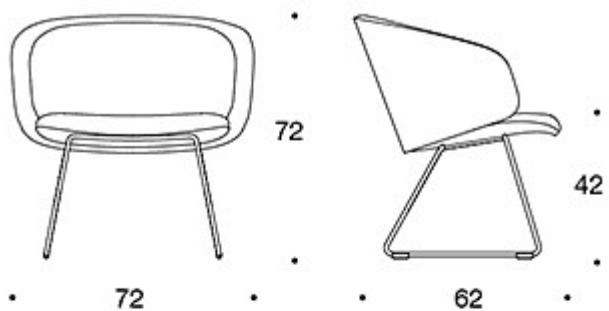

**378DLD** = low backrest, upholstered armrests, sled base, fully upholstered

**378DLDK** = high backrest, upholstered armrests, sled base, fully upholstered

**378DLS** = low backrest, upholstered armrests, sled base, fully upholstered (soft)

**378DLSK** = high backrest, upholstered armrests, sled base, fully upholstered (soft)

---

**FABRIC CONSUMPTION:**

**Low backrest:** 2.25 m

**High backrest:** 2.35 m

**Low backrest (soft):** 2.25 m

**High backrest (soft):** 2.35 m

---

**CARBON FOOTPRINT:**

**Sola 378DLD:** 40.69 kg CO<sub>2</sub>e

**Sola 378DLDK:** 43.40 kg CO<sub>2</sub>e

Dimensional drawing:

378DLD

378DLDK