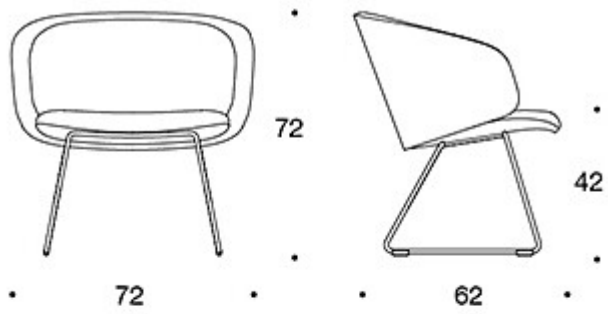

■ Möbelfakta

MATERIAL DESCRIPTION:

Upholstery: fully upholstered

Base: white, black or Inspiring Colours

Felt glides

PRODUCT CODE NUMBER:

378DLD = low backrest, upholstered armrests, sled base, fully upholstered

378DLDK = high backrest, upholstered armrests, sled base, fully upholstered

378DLS = low backrest, upholstered armrests, sled base, fully upholstered (soft)

378DLSK = high backrest, upholstered armrests, sled base, fully upholstered (soft)

FABRIC CONSUMPTION:

Low backrest: 2.25 m

High backrest: 2.35 m

Low backrest (soft): 2.25 m

High backrest (soft): 2.35 m

CARBON FOOTPRINT:

Sola 378DLD: 40.69 kg CO₂e

Sola 378DLDK: 43.40 kg CO₂e

Dimensional drawing:

378DLD

378DLDK